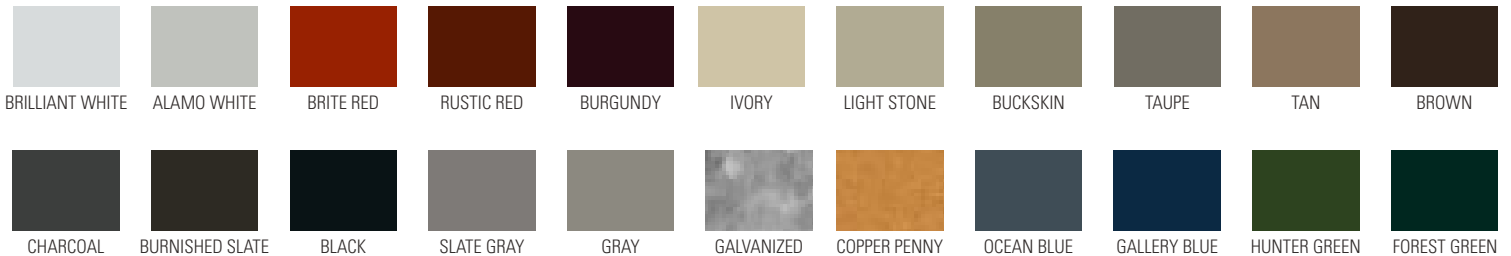

Now Introducing...

5-V PANEL

8' TO 20' LENGTH • 24" WIDE COVERAGE • 22 COLOR OPTIONS

www.ramcosupply.com | sales@ramcosupply.com
 4877-889-7802 | 572 N Old US 31 | Rochester, Indiana
 844-435-0598 | 22822 Roemer Drive | Woodburn, Indiana