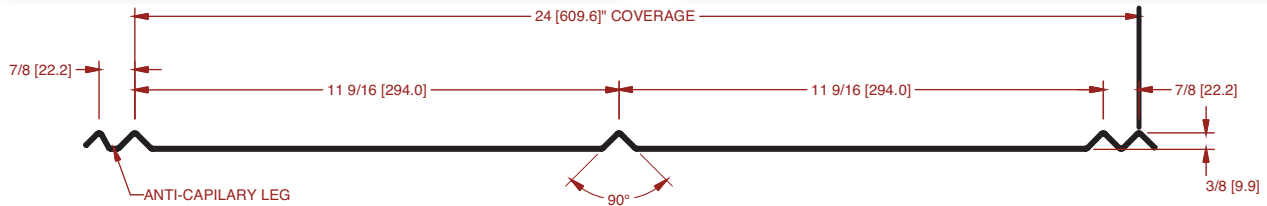

Now Introducing...

5-V PANEL

8' TO 20' LENGTH • 24" WIDE COVERAGE • 22 COLOR OPTIONS

www.ramcosupply.com | sales@ramcosupply.com
 4877-889-7802 | 572 N Old US 31 | Rochester, Indiana
 844-435-0598 | 22822 Roemer Drive | Woodburn, Indiana