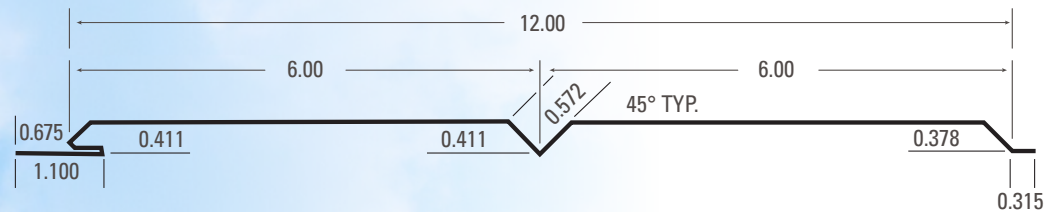

# SOFFIT & FASCIA

- Solid and vented steel soffit
- Custom soffit cuts from 11" to 12'
- Fascia cover – beaded or smooth
- 3.5" to 8" fascia widths
- 22 color options

[www.ramcosupply.com](http://www.ramcosupply.com)