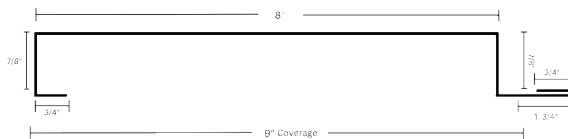

Summary

The modern plank is an accent panel which provides a distinct look to add a modern touch to your project.

Panel Specifications

Thickness

- ✓ 28 Gauge Steel - .0157" Before Paint .0176" After Paint

Rust Protection

- ✓ AZ50 Galvalume Substrate

Paint System

- ✓ Sherwin Williams Weather XL

Sizing

- ✓ 9" Coverage with 7/8" Rib Height