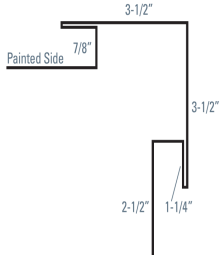

Thickness

- ✓ 28 Gauge Steel - .0157" Before Paint .0176" After Paint

Rust Protection

- ✓ AZ50 Galvalume Substrate

Paint System

- ✓ Sherwin Williams Weather XL

Sizing

- ✓ 9" Coverage with 7/8" Rib Height

Trims

Modern Plank

Outside Corner

Inside Corner

Open Hem Corner

J-Trim

Double Angle

Drip Cap 1"