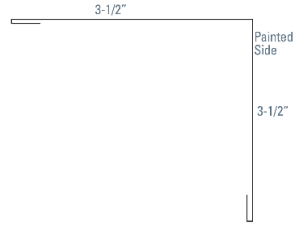

Thickness

- ✓ 28 Gauge Steel - .0157" Before Paint .0176" After Paint

Rust Protection

- ✓ AZ50 Galvalume Substrate

Paint System

- ✓ Sherwin Williams Weather XL

Sizing

- ✓ 9" Coverage with 7/8" Rib Height

Trims

Modern Plank

Outside Corner

Inside Corner

Open Hem Corner

J-Trim

Double Angle

Drip Cap 1"