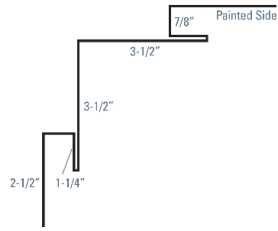

Thickness

- ✓ 28 Gauge Steel - .0157" Before Paint .0176" After Paint

Rust Protection

- ✓ AZ50 Galvalume Substrate

Paint System

- ✓ Sherwin Williams Weather XL

Sizing

- ✓ 9" Coverage with 7/8" Rib Height

Trims

Modern Plank

Outside Corner

Inside Corner

Open Hem Corner

J-Trim

Double Angle

Drip Cap 1"