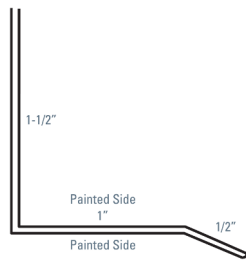

Thickness

- ✓ 28 Gauge Steel - .0157" Before Paint .0176" After Paint

Rust Protection

- ✓ AZ50 Galvalume Substrate

Paint System

- ✓ Sherwin Williams Weather XL

Sizing

- ✓ 9" Coverage with 7/8" Rib Height

Trims

Modern Plank

Outside Corner

Inside Corner

Open Hem Corner

J-Trim

Double Angle

Drip Cap 1"