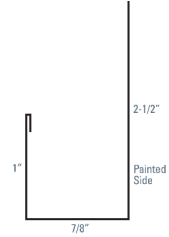

Thickness

- ✓ 28 Gauge Steel - .0157" Before Paint .0176" After Paint

Rust Protection

- ✓ AZ50 Galvalume Substrate

Paint System

- ✓ Sherwin Williams Weather XL

Sizing

- ✓ 9" Coverage with 7/8" Rib Height

Trims

Modern Plank

Outside Corner

Inside Corner

Open Hem Corner

J-Trim

Double Angle

Drip Cap 1"